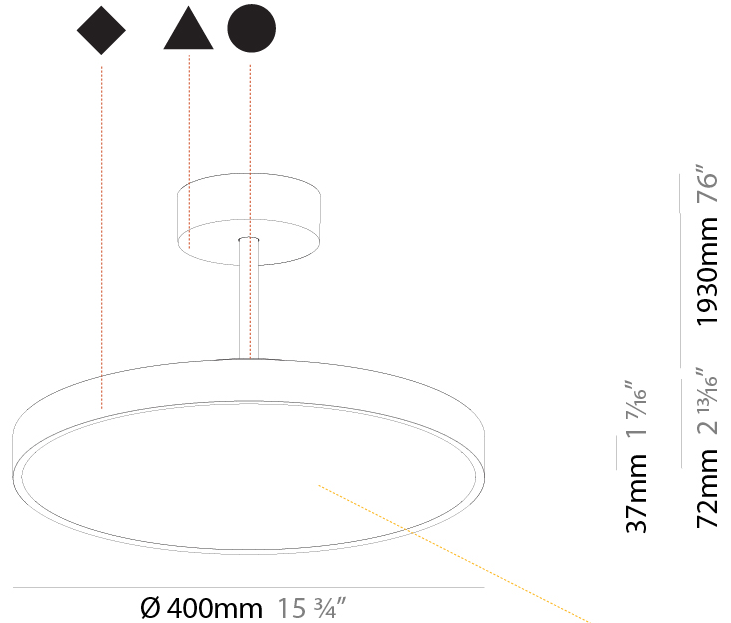

GENERAL

Series: Sign Diva Tube
Subseries: Sign Diva Tube
Brand: Prolicht
Division: Architectural
Mounting Type: Suspension
Mounting Location: Ceiling
Subcategory: Pendant

PHYSICAL

Shape: Round
Diameter (mm): 400
Diameter (in): 15 3/4
Height (mm): 72
Height (in): 2 13/16
Max. Overall Height (mm): 2002
Max. Overall Height (in): 78 13/16
Light Distribution: Direct
Weight (kg): 2.888
Weight (lbs): 6.366
Diffuser: PMMA - Opal / Micro-Prism / Sparkling Secret / Vintage Industrial
Fixture Finish: SSR / BKV / CWI / CRY / HAB / UFT / ITA / RUA / FTG / MYG / LOD / PUS / FRO / FUP / KIA / POP / BLS / SPG / MEY / GOH / GUM / CHC / COM / ABZ / JAG / OBR / MOS / ROR
Fixture Material: Extruded Aluminum / Steel

ELECTRICAL

Lamp Type: LED (Zhaga Standard)
Input Wattage (W): 17
Total Output Wattage (W): 16
Dimming: Tri-Mode (Non-Dimming and Phase Dimming (120Vac only) and 0-10V Dimming)
Driver Included: Yes
Driver Location: Integrated
Driver Type: Constant Current - Universal
Driver Class: Class 2
Input Voltage (V): 120 - 277
Constant Current (MA): 500

LED

Color Temperature (*K): 2700 / 3000 / 3500 / 4000
Max. Delivered Lumen (lm): 1807 / 1943 / 1951 / 1991
Nominal Lumen (lm): 2250 / 2450 / 2430 / 2480
CRI: >90 CRI
Lamp Life (hrs): 50000

OPTICAL

RATINGS AND CERTIFICATIONS

Certified By: Certified for North American Standards
IP rating: IP20